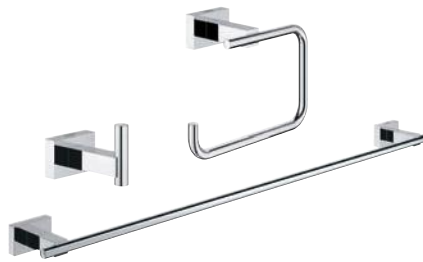

40 514 001
Grip bar 300 mm

40 507 001
Toilet paper holder

40 623 001
Spare toilet paper holder

GROHE
StarLight®

40 509 001
Towel rail 600mm

NEW

40 777 001
Guest Bathroom Accessories Set
Consists of 40 511 001 + 40 509 001
+ 40 507 001