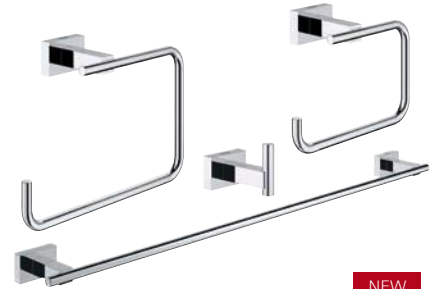

40 514 001
Grip bar 300 mm

40 507 001
Toilet paper holder

40 623 001
Spare toilet paper holder

GROHE
StarLight®

40 509 001
Towel rail 600mm

NEW

40 777 001
Guest Bathroom Accessories Set
Consists of 40 511 001 + 40 509 001
+ 40 507 001